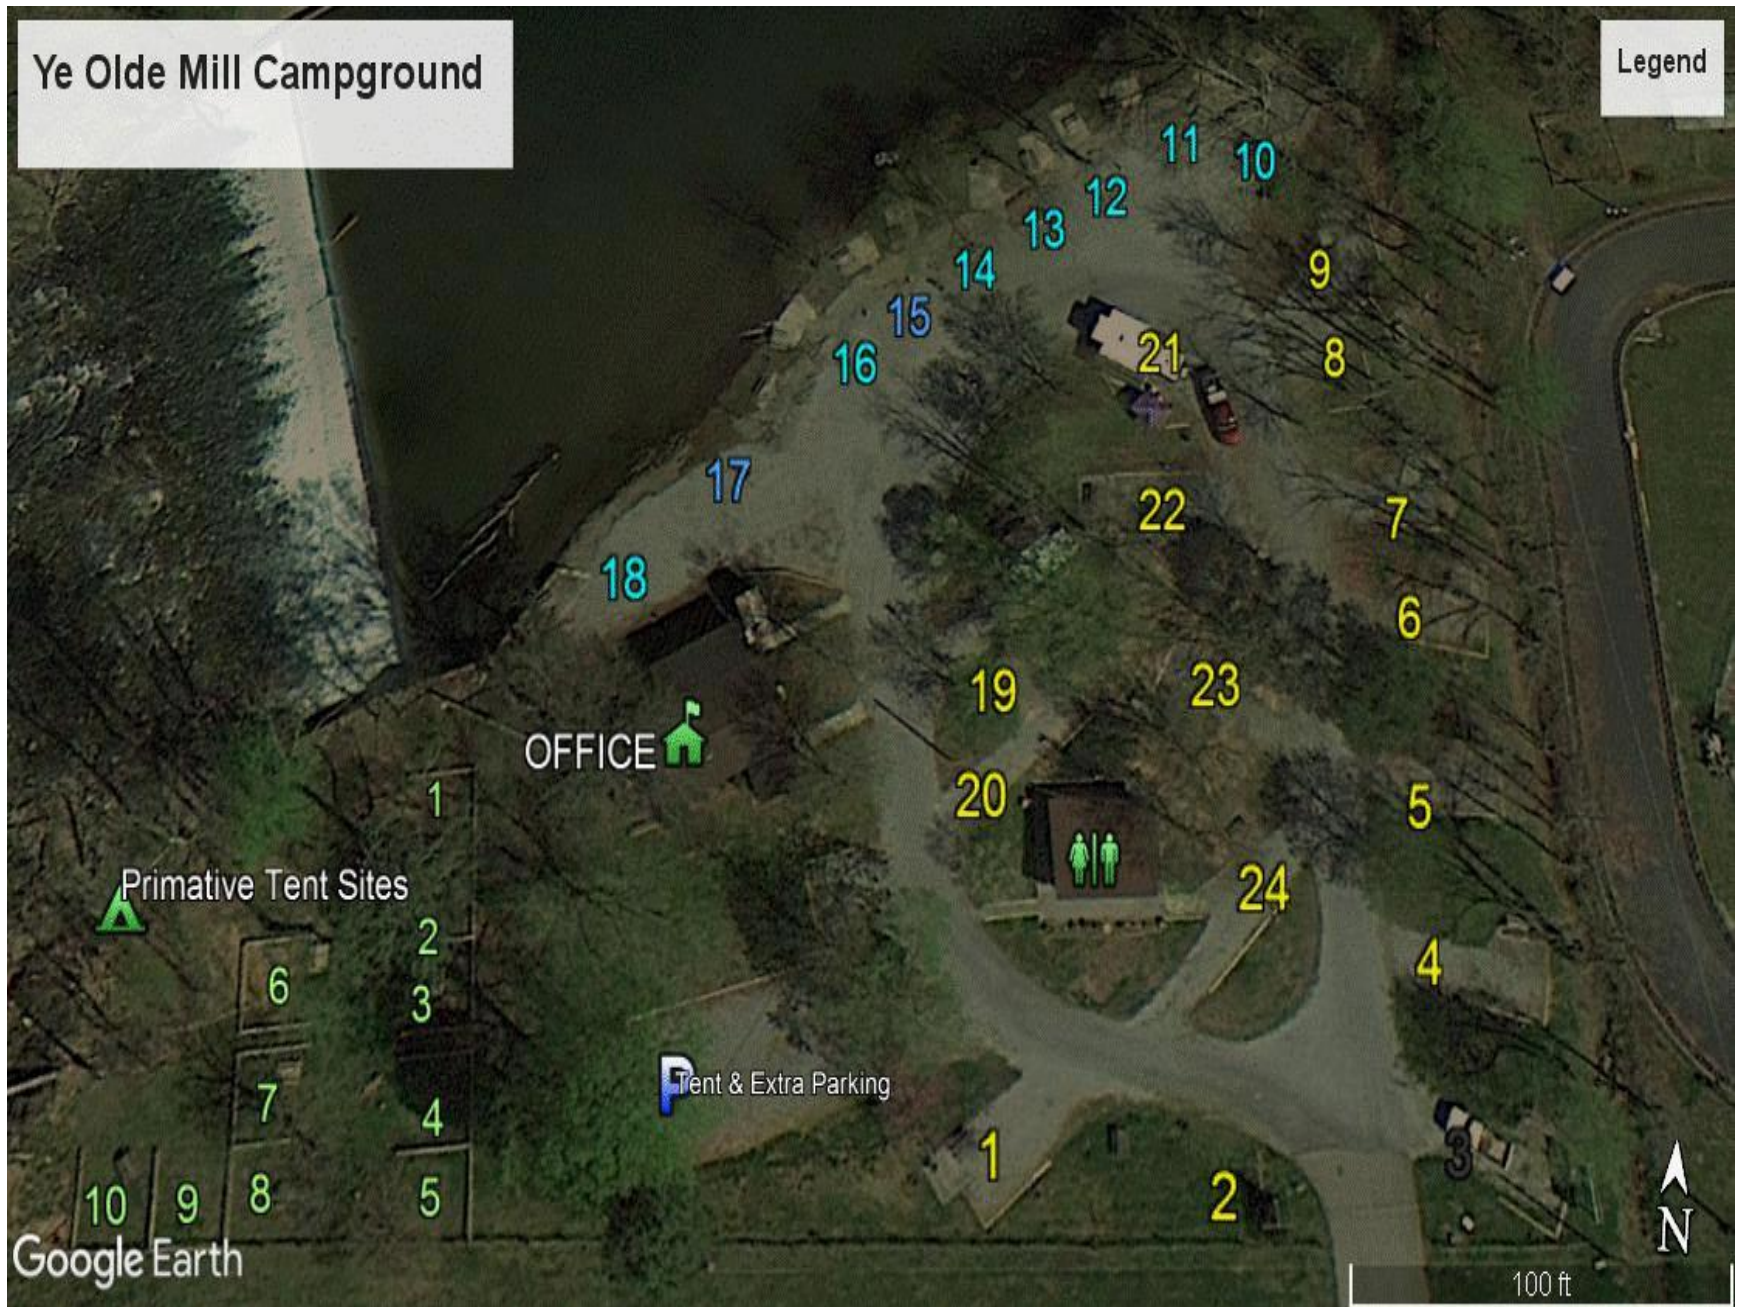

# Ye Olde Mill Campground

Legend

Primitive Tent Sites

OFFICE

Tent & Extra Parking

100 ft

Google Earth